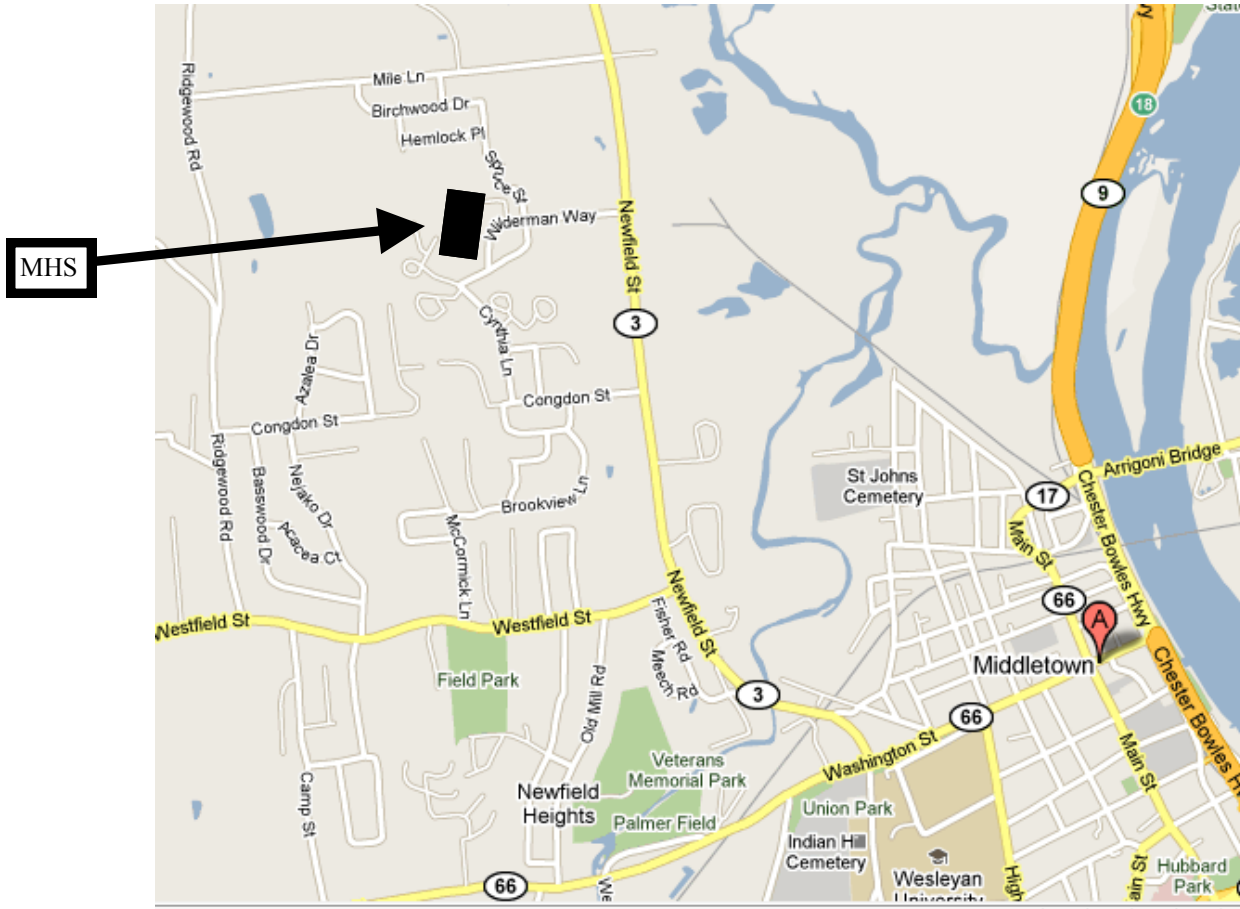

Directions to Middletown High School

Since most mapping programs and GPS systems do not recognize the address as “LaRosa Lane”, use Wilderman Way if you are trying to map this location.

From Hartford I-91 (South):

Take 91 S to Exit 20 (Country Club Rd). Exit left onto Middle St. Turn left at stop sign onto Country Club Rd. Continue for approx. 3 miles to traffic light (DB Mart on left); take left onto Newfield St. Travel approximately 1 1/4 miles and take a left onto LaRosa Lane to Middletown High School.

From New Haven I-91 (North):

Take Exit 20 (Country Club Rd); take right off exit. Continue for approx. 3 miles to traffic light (DB Mart on left); take left onto Newfield St. Travel approximately 1 1/4 miles and take a left onto LaRosa Lane to Middletown High School.

From Rt. 9 North and South:

Take Exit 15 (Washington St) off of Rt.9. Follow Washington St. 1 mile. Take right at traffic light onto Rt. 3 (Newfield St.). Continue 1.5 miles and take a left onto LaRosa Lane to Middletown High School.